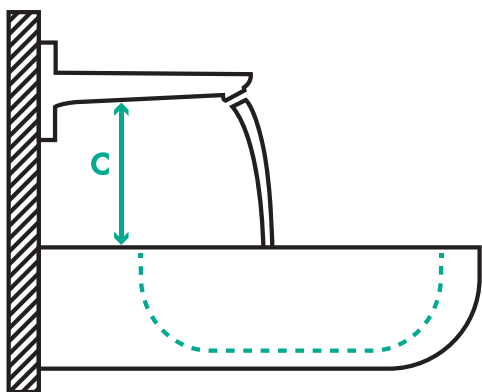

Note on assembly

In the following illustrations, you will find important information to keep in mind when installing your hansgrohe faucet on your favorite washbasin. The letters in the graphics indicate the relevant points for measurement. The dimensions in the tables indicate the corresponding distances between the faucet and the washbasin. If you have some flexibility in the position of the faucet, please consider these dimensions for a professional installation.

When taking measurements, please note:

If you are incorporating a build-in washbasin or a washbasin above the counter, use the outer edge of the washbasin as a reference point. If, on the other hand, you are incorporating a washbasin under the counter, use the inner edge of the washbasin as a reference point.