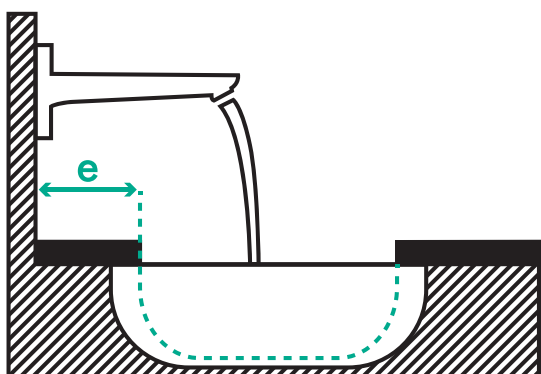

Note on assembly

In the following illustrations, you will find important information to keep in mind when installing your hansgrohe faucet on your favorite washbasin. The letters in the graphics indicate the relevant points for measurement. The dimensions in the tables indicate the corresponding distances between the faucet and the washbasin. If you have some flexibility in the position of the faucet, please consider these dimensions for a professional installation.

When taking measurements, please note:

If you are incorporating a build-in washbasin or a washbasin above the counter, use the outer edge of the washbasin as a reference point. If, on the other hand, you are incorporating a washbasin under the counter, use the inner edge of the washbasin as a reference point.