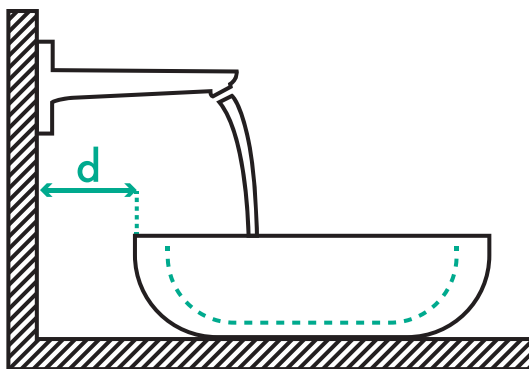

Note on assembly

In the following illustrations, you will find important information to keep in mind when installing your hansgrohe faucet on your favorite washbasin. The letters in the graphics indicate the relevant points for measurement. The dimensions in the tables indicate the corresponding distances between the faucet and the washbasin. If you have some flexibility in the position of the faucet, please consider these dimensions for a professional installation.

When taking measurements, please note:

If you are incorporating a build-in washbasin or a washbasin above the counter, use the outer edge of the washbasin as a reference point. If, on the other hand, you are incorporating a washbasin under the counter, use the inner edge of the washbasin as a reference point.