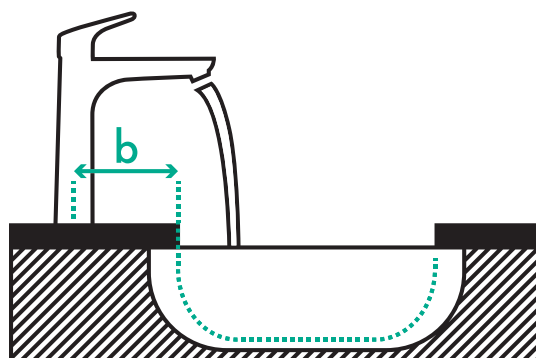

Note on assembly

In the following illustrations, you will find important information to keep in mind when installing your hansgrohe faucet on your favorite washbasin. The letters in the graphics indicate the relevant points for measurement. The dimensions in the tables indicate the corresponding distances between the faucet and the washbasin. If you have some flexibility in the position of the faucet, please consider these dimensions for a professional installation.

When taking measurements, please note:

If you are incorporating a build-in washbasin or a washbasin above the counter, use the outer edge of the washbasin as a reference point. If, on the other hand, you are incorporating a washbasin under the counter, use the inner edge of the washbasin as a reference point.