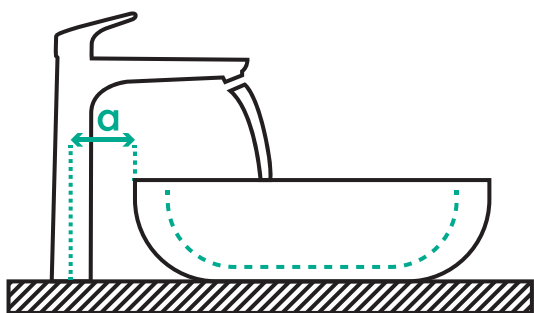

Note on assembly

In the following illustrations, you will find important information to keep in mind when installing your hansgrohe faucet on your favorite washbasin. The letters in the graphics indicate the relevant points for measurement. The dimensions in the tables indicate the corresponding distances between the faucet and the washbasin. If you have some flexibility in the position of the faucet, please consider these dimensions for a professional installation.

When taking measurements, please note:

If you are incorporating a build-in washbasin or a washbasin above the counter, use the outer edge of the washbasin as a reference point. If, on the other hand, you are incorporating a washbasin under the counter, use the inner edge of the washbasin as a reference point.